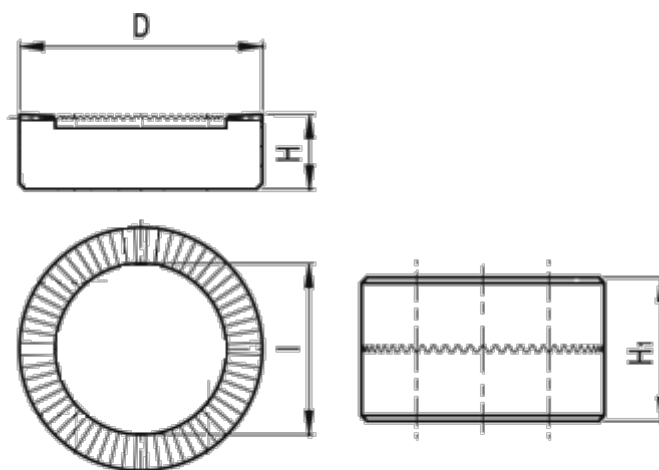

Article number: 2065753310

Description: E+G Serrated locking plate
GN 187.4-27-48-E-NI

Measures

D	= 27
H +/-0.9	= 7.5
H1	= 15
l	= 19.5
Number of teeth	= 48